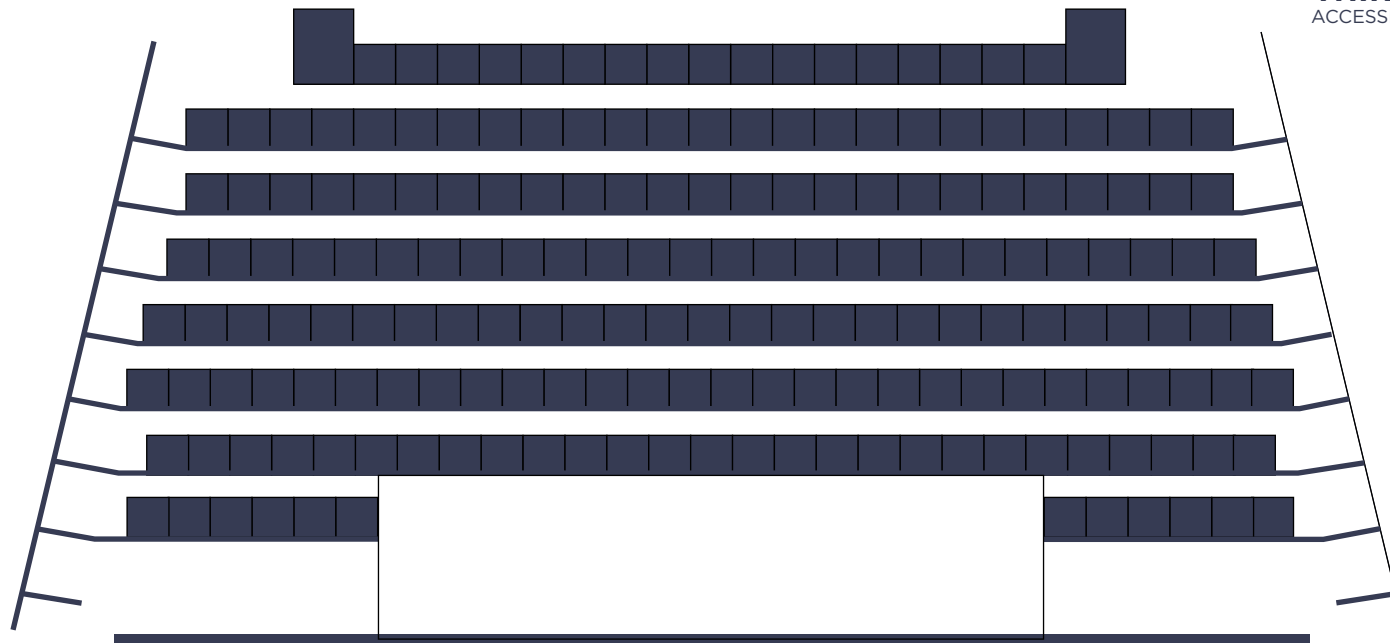

INDIANA  
REPERTORY  
THEATRE

# UPPERSTAGE SEATING MAP

LEFT  
THIRD FLOOR

RIGHT  
THIRD FLOOR  
ACCESSIBLE ENTRANCE

CENTER  
FOURTH FLOOR

PREMIUM  
STANDARD